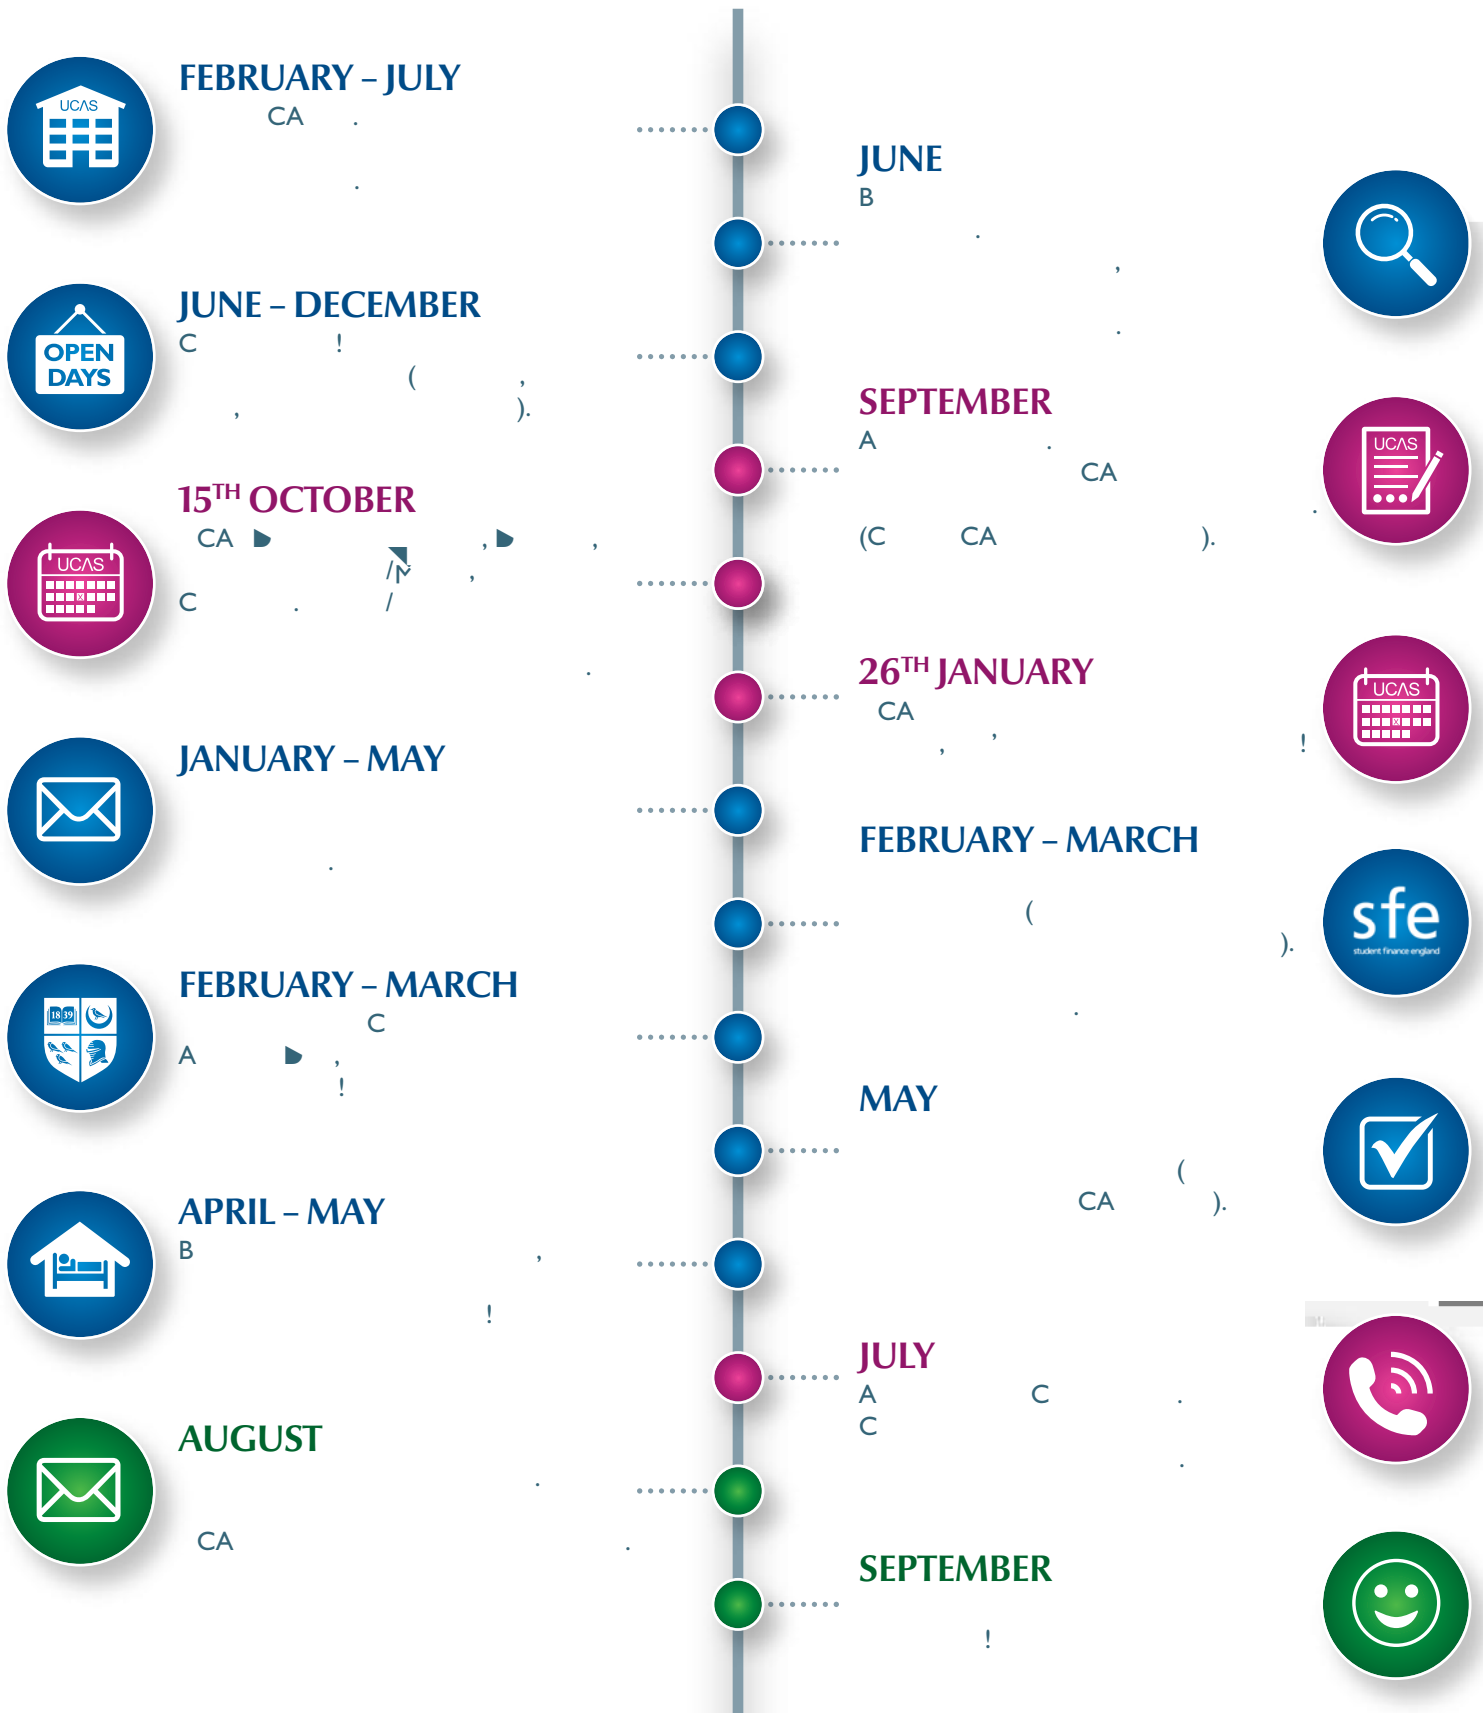

APPLYING TO HIGHER EDUCATION

Key dates and advice for applying to university for 2022 entry

USEFUL LINKS

- For key undergraduate application timeline dates visit [UCAS/dates](https://www.ucas.com/dates)
- For help and guidance with your application visit [chi.ac.uk/outreach](https://www.chi.ac.uk/outreach)

UNIVERSITY OF
CHICHESTER

The
Guardian
University Guide 2021

TOP 30
UK UNIVERSITY